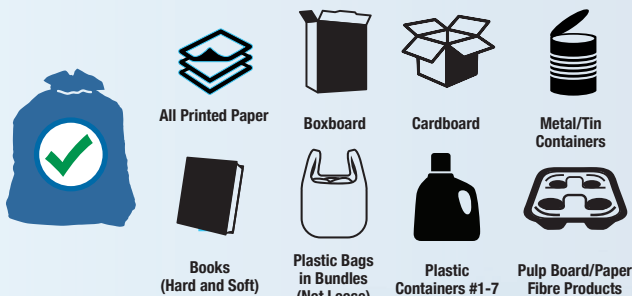

Accepted Items for Blue Bag Recycling

(MUST BE Rinsed/Clean/Empty):

WHAT IS HOUSEHOLD GARBAGE

Solid waste generated from the day to day activities of households and non-industrial businesses. Household garbage is typically disposed of in bags. In addition, household items that are not part of a house or building would be considered household garbage, such as a garden hose.

HOW TO PAY

The only acceptable payment methods are prepaid punch cards called "eco-cards" or charge accounts for businesses. Cash, credit or debit are **NOT** accepted.

Local Eco-Card Retailers

Cache Creek: